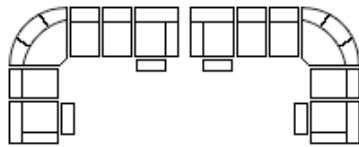

FINN
4022

CONFIGURATION ACOP & ECOP

D: 9'10.5" x W: 8'3"

CONFIGURATION AOP & EOP

D: 10'2" x W: 8'3"

CONFIGURATION ICOP

D: 9'10.5" x W: 9'10.5"

CONFIGURATION IOP

D: 8'3" x W: 8'3"

H: 40"
D: 38.5"
W: 31"

**LHF RECLINER
WITH POWER HEAD-REST**

125 - POWER RECLINER
126 - POWER ROCKER RECLINER

H: 40"
D: 38.5"
W: 31"

**RHF RECLINER
WITH POWER HEAD-REST**

135 - POWER RECLINER
136 - POWER ROCKER RECLINER

H: 40"
D: 38.5"
W: 67.75"

LHF LOVESEAT WITH POWER HEAD-REST & STRAIGHT CONSOLE (2 CUP HOLDERS)

688 - 2 REC., CON. (741) BLK
689 - 2 REC., CON. (742) SILVER

H: 40"
D: 38.5"
W: 54"

RHF LOVESEAT WITH POWER HEAD-REST