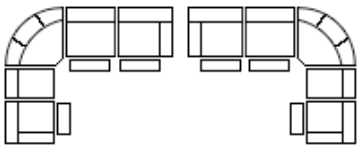

FINN
4022

CONFIGURATION ACOP & ECOP

D: 9'10.5" x W: 8'3"

CONFIGURATION AOP & EOP

D: 10'2" x W: 8'3"

CONFIGURATION ICOP

D: 9'10.5" x W: 9'10.5"

CONFIGURATION IOP

D: 8'3" x W: 8'3"

H: 40"
D: 38.5"
W: 31"

**LHF RECLINER
WITH POWER HEAD-REST**

125 - POWER RECLINER
126 - POWER ROCKER RECLINER

H: 40"
D: 38.5"
W: 31"

**RHF RECLINER
WITH POWER HEAD-REST**

135 - POWER RECLINER
136 - POWER ROCKER RECLINER

H: 40"
D: 38.5"
W: 67.75"

LHF LOVESEAT WITH POWER HEAD-REST & STRAIGHT CONSOLE (2 CUP HOLDERS)

688 - 2 REC., CON. (741) BLK
689 - 2 REC., CON. (742) SILVER

H: 40"
D: 38.5"
W: 54"

RHF LOVESEAT WITH POWER HEAD-REST