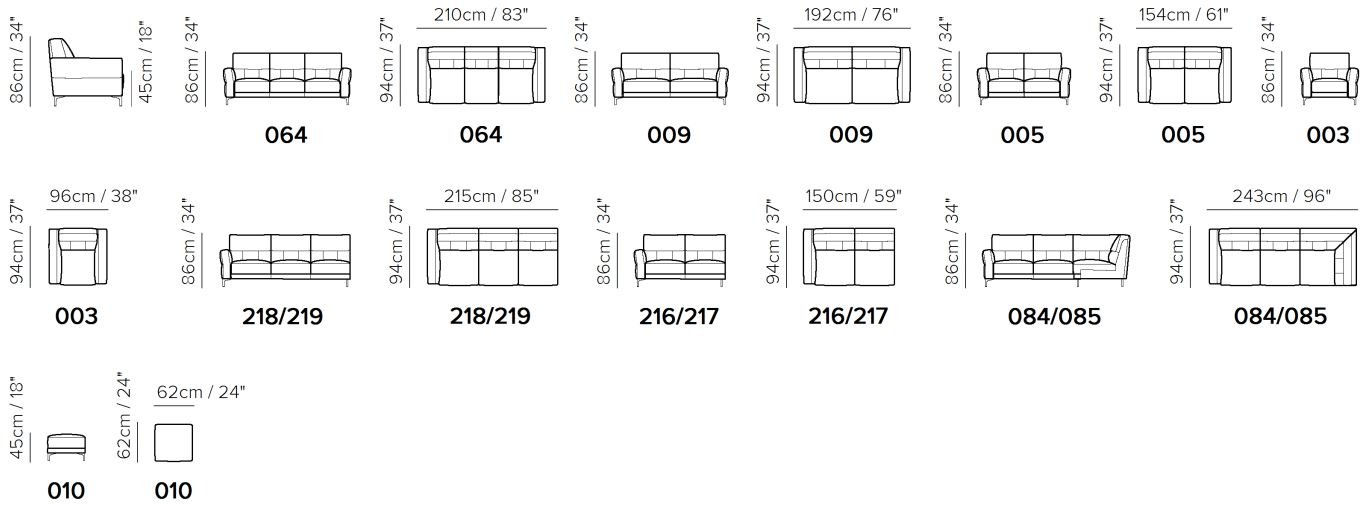

■ Vers. 064

■ Vers. 009

■ Vers. 084+217

SCHEMATICS

COMPOSITION EXAMPLES

TECHNICAL INFORMATION

	COVERING	Leather <input checked="" type="checkbox"/>	Soft Cover <input checked="" type="checkbox"/>				
	LEGS	Wood <input type="checkbox"/>	Metal <input checked="" type="checkbox"/>	Plastic <input type="checkbox"/>	Castors <input type="checkbox"/>	Upholstered <input type="checkbox"/>	
	FILLING	Arms <input type="checkbox"/>	<input type="checkbox"/> Fiber <input checked="" type="checkbox"/> Foam <input type="checkbox"/> Feather/Fiber Mix <input type="checkbox"/> Feather	Seat cushion <input type="checkbox"/>	<input type="checkbox"/> Fiber <input checked="" type="checkbox"/> Foam <input type="checkbox"/> Feather/Fiber Mix <input type="checkbox"/> Feather	Back cushion <input type="checkbox"/>	<input type="checkbox"/> Fiber <input checked="" type="checkbox"/> Foam <input type="checkbox"/> Feather/Fiber Mix <input type="checkbox"/> Feather
	COMFORT	Firm Comfort <input type="checkbox"/>	Standard Comfort <input checked="" type="checkbox"/>				
	FUNCTION	Bed <input type="checkbox"/>	Electric motion <input type="checkbox"/>	Motion <input type="checkbox"/>	Recliner <input type="checkbox"/>	Sliding <input type="checkbox"/>	
	OPTIONS	Nails <input type="checkbox"/>	Removable <input type="checkbox"/>	Contrast Stitching <input type="checkbox"/>			

NOTES

- All arms, back and seat surfaces are covered in Top Grain.
- This model is available with split leather exterior covering (Side, Rear and Front Panels)
- Tight Seat Cushion (the seat cushions of the models are fixed to the frame)
- Tight Back Cushion (the back cushions of the models are fixed to the frame)
- Wood Frame
- Without Feet Assembled (the feet will be in a bag inside the package)
- Plastic Wrap (the model will be wrapped in a plastic bag)
- Feet available in metal finishing 77 (Glossy Chromed)
- Feet height 13,0 cm