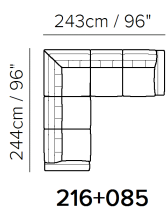

■ Vers. 064

■ Vers. 009

■ Vers. 084+217

SCHEMATICS

COMPOSITION EXAMPLES

TECHNICAL INFORMATION

	COVERING	Leather <input checked="" type="checkbox"/>	Soft Cover <input checked="" type="checkbox"/>				
	LEGS	Wood <input type="checkbox"/>	Metal <input checked="" type="checkbox"/>	Plastic <input type="checkbox"/>	Castors <input type="checkbox"/>	Upholstered <input type="checkbox"/>	
	FILLING	Arms <input type="checkbox"/>	<input type="checkbox"/> Fiber <input checked="" type="checkbox"/> Foam <input type="checkbox"/> Feather/Fiber Mix <input type="checkbox"/> Feather	Seat cushion <input type="checkbox"/>	<input type="checkbox"/> Fiber <input checked="" type="checkbox"/> Foam <input type="checkbox"/> Feather/Fiber Mix <input type="checkbox"/> Feather	Back cushion <input type="checkbox"/>	<input type="checkbox"/> Fiber <input checked="" type="checkbox"/> Foam <input type="checkbox"/> Feather/Fiber Mix <input type="checkbox"/> Feather
	COMFORT	Firm Comfort <input type="checkbox"/>	Standard Comfort <input checked="" type="checkbox"/>				
	FUNCTION	Bed <input type="checkbox"/>	Electric motion <input type="checkbox"/>	Motion <input type="checkbox"/>	Recliner <input type="checkbox"/>	Sliding <input type="checkbox"/>	
	OPTIONS	Nails <input type="checkbox"/>	Removable <input type="checkbox"/>	Contrast Stitching <input type="checkbox"/>			

NOTES

- All arms, back and seat surfaces are covered in Top Grain.
- This model is available with split leather exterior covering (Side, Rear and Front Panels)
- Tight Seat Cushion (the seat cushions of the models are fixed to the frame)
- Tight Back Cushion (the back cushions of the models are fixed to the frame)
- Wood Frame
- Without Feet Assembled (the feet will be in a bag inside the package)
- Plastic Wrap (the model will be wrapped in a plastic bag)
- Feet available in metal finishing 77 (Glossy Chromed)
- Feet height 13,0 cm