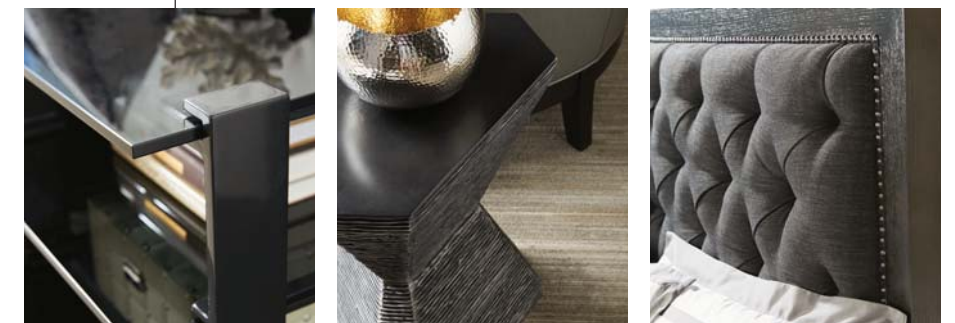

CARRERA

LEXINGTON

CARRERA

Clean organic lines define today's contemporary design, underscored by dark sophisticated finishes, dramatic hardware and rich textural fabrics. The look offers a structured perspective that feels modern, fresh and functional. Designs in Carrera feature styling that speaks to creating an inviting, uncomplicated, self-expressive home environment. The sophisticated carbon gray finish, sleek metallic graphite hardware and smoked gray glass fashion an unforgettable look, and a new interpretation of chic contemporary design.