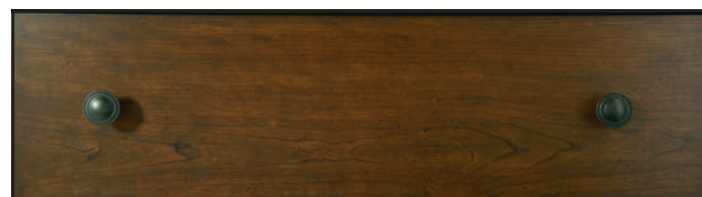

TABLE OF CONTENTS

Bedroom	2
Visual Index	10

Classic Cherry Finish with Dark Bronze Colored Hardware.