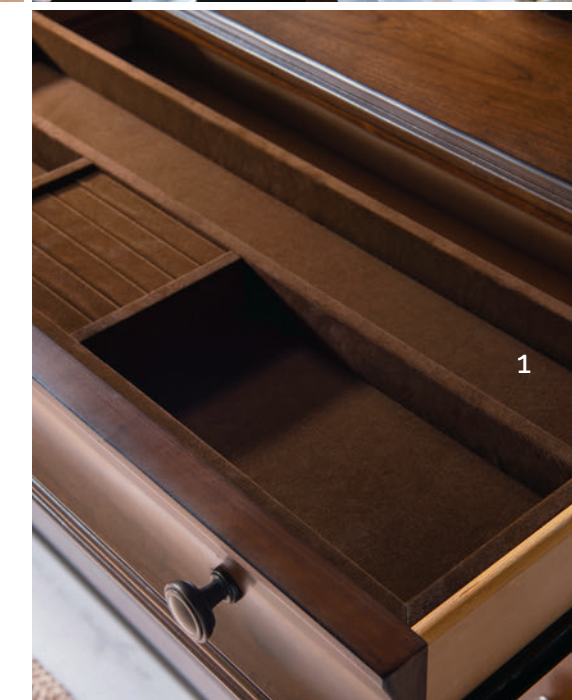

TABLE OF CONTENTS

Bedroom	2
Visual Index	10

Classic Cherry Finish with Dark Bronze Colored Hardware.