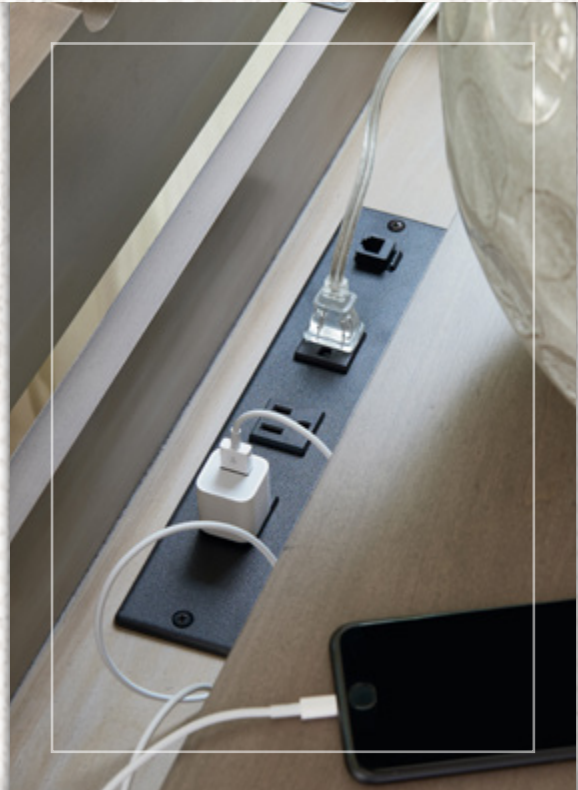

BEDROOM 6-21

**DRAPE** *a subtle spot to hang your shawl, when you're not quite ready to say good night.*

*Refreshingly* **FAMILIAR.**

**SPACIOUS** *storage that tells a story without giving too much away.*

BATHED IN A *new light.*

TREASURE *a hidden space  
to keep your sentimental pieces safe, yet  
within reach for a special occasion.*

**SLEIGH BED**

58176B King Bed / 86w x 93d x 60h  
(Footboard height is 30")