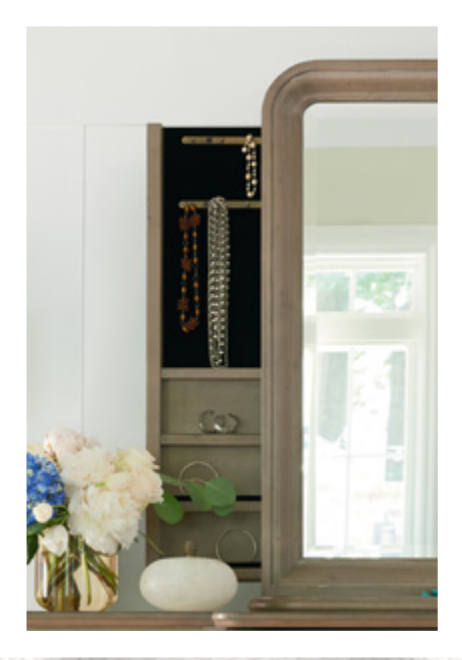

BEDROOM 6-21

**DRAPE** *a subtle spot to hang your shawl, when you're not quite ready to say good night.*

*Refreshingly* **FAMILIAR.**

**SPACIOUS** *storage that tells a story without giving too much away.*

BATHED IN A *new light.*

TREASURE *a hidden space  
to keep your sentimental pieces safe, yet  
within reach for a special occasion.*

**SLEIGH BED**

58176B King Bed / 86w x 93d x 60h  
(Footboard height is 30")