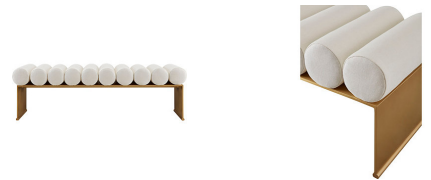

AS SHOWN: FABRIC 20-131, NATURAL BRONZE FINISH

RUNWAY BENCH
BAA3216

THE BAKER LUXE COLLECTION

OPTIONS & FEATURES

STANDARD FINISH(ES): NATURAL BRONZE

BRONZE BASE WITH UPHOLSTERED BOLSTERS

W	D	H
60IN	17IN	18.5IN
152.4CM	43.2CM	47.0CM
	COM	COL
	3.25YD	55SQ FT
	3.0M	5.1M